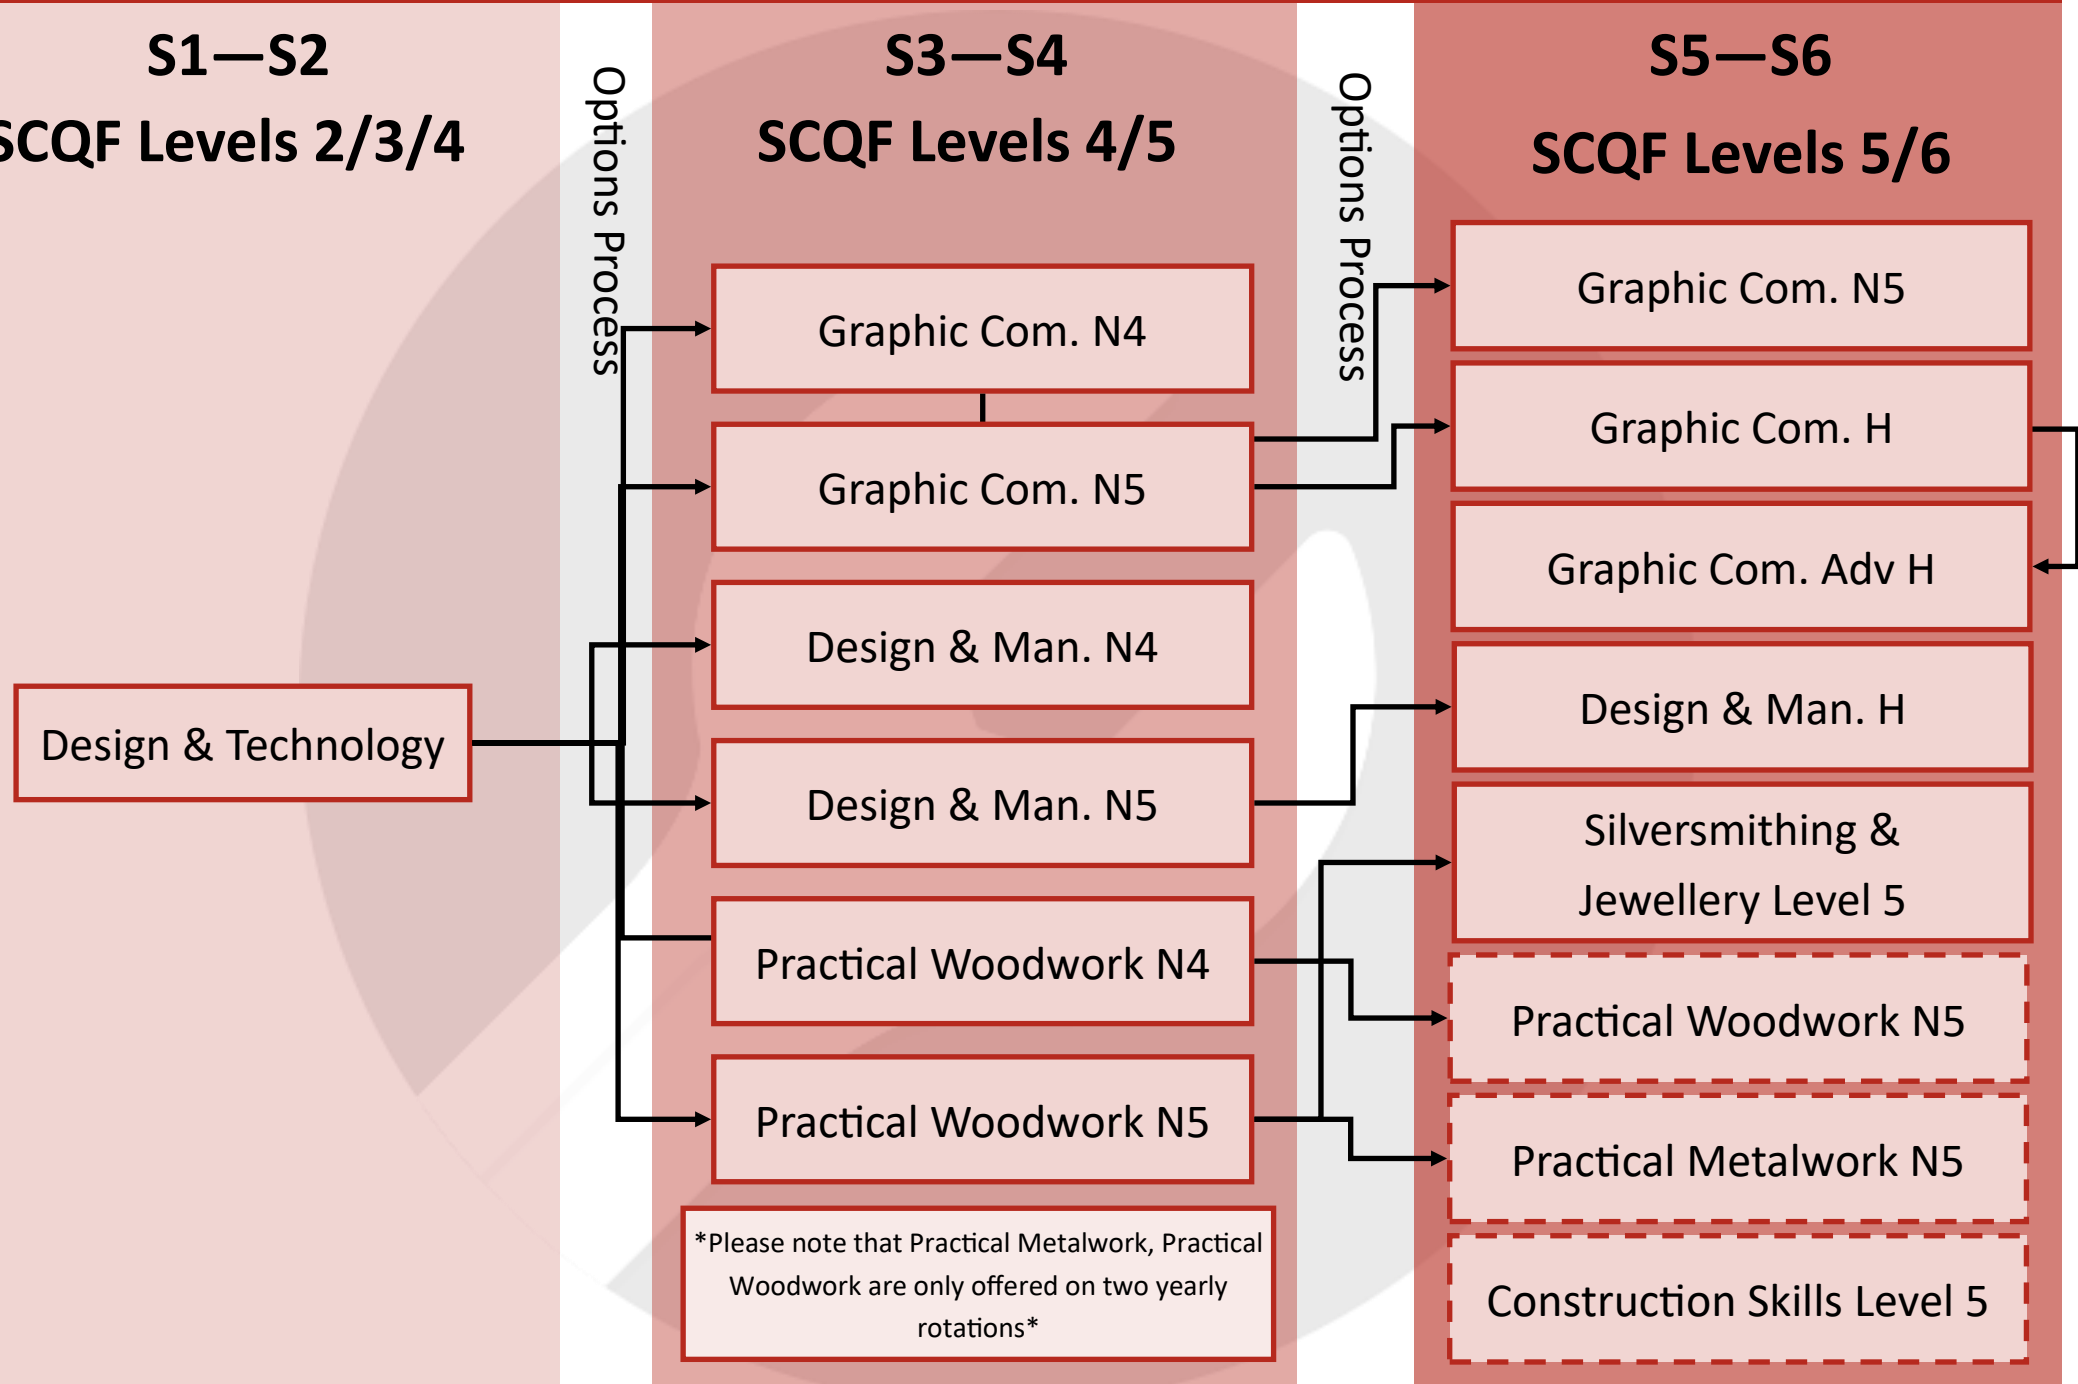

Design & Technology Department – Progression Pathways

S1—S2
SCQF Levels 2/3/4

Options Process

S3—S4
SCQF Levels 4/5

Options Process

S5—S6
SCQF Levels 5/6

Design & Technology

Graphic Com. N4

Graphic Com. N5

Design & Man. N4

Design & Man. N5

Practical Woodwork N4

Practical Woodwork N5

Please note that Practical Metalwork, Practical Woodwork are only offered on two yearly rotations

Graphic Com. N5

Graphic Com. H

Graphic Com. Adv H

Design & Man. H

Silversmithing &
Jewellery Level 5

Practical Woodwork N5

Practical Metalwork N5

Construction Skills Level 5

Humanities Faculty – Progression Pathways

S1—S2
SCQF Levels 2/3/4

Options Process

S3—S4
SCQF Levels 4/5

Please note that for some pupils in S3/4 SCQF level 3 may be appropriate through a bespoke curriculum offer

Options Process

S5—S6
SCQF Levels 5/6/7